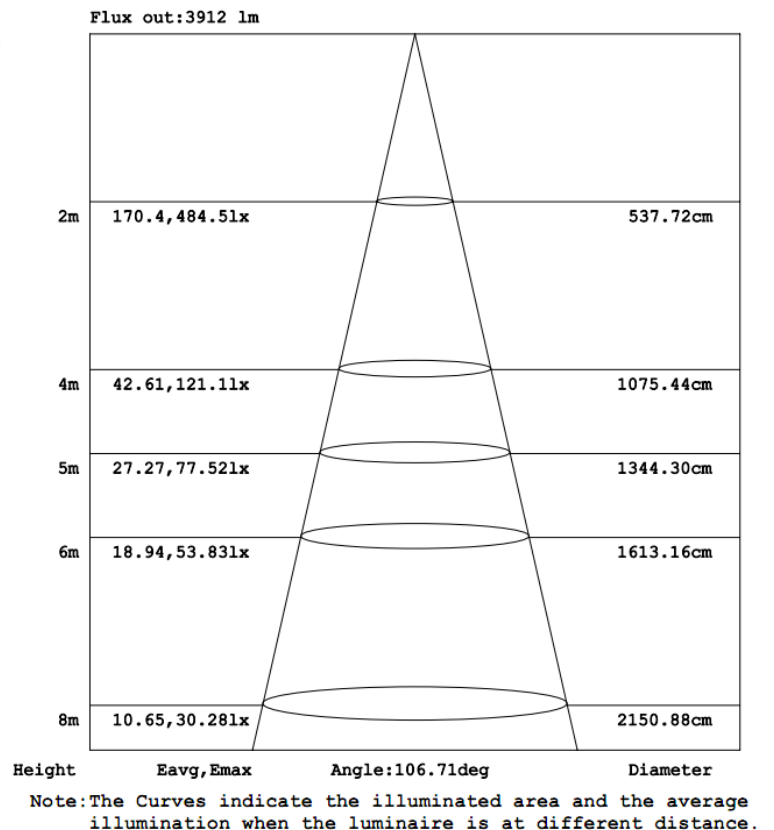

Light Distribution Testing Parameters

DATA OF LAMP		PHOTOMETRIC DATA Eff: 116.52 lm/W			
MODEL	45W	I_{max} (cd)	1938	S/MH (C0/180)	1.32
NOMINAL POWER (W)	45	LOR (%)	100.0	S/MH (C90/270)	1.28
RATED VOLTAGE (V)	120	TOTAL FLUX (lm)	5050.8	η UP, DN (C0-180)	0.0, 51.5
NOMINAL FLUX (lm)	5050.8	CIE CLASS	DIRECT	η UP, DN (C180-360)	0.0, 48.5
LAMPS INSIDE	1	η up (%)	0.0	CIBSE SHR NOM	1.50
TEST VOLTAGE (V)	120	η down (%)	100.0	CIBSE SHR MAX	1.50