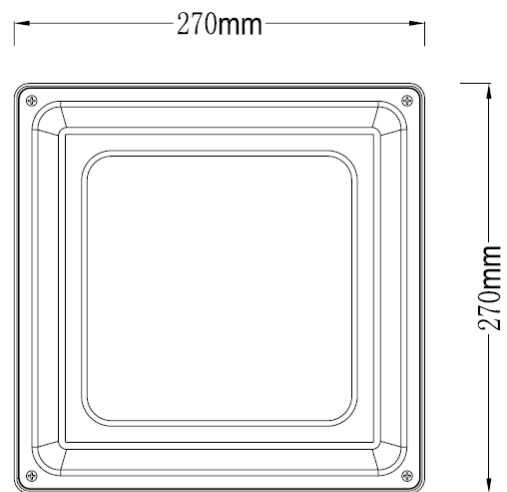

Application:

- Widely used in gas station;
- Service station;
- underground parking lot;
- garage, etc.