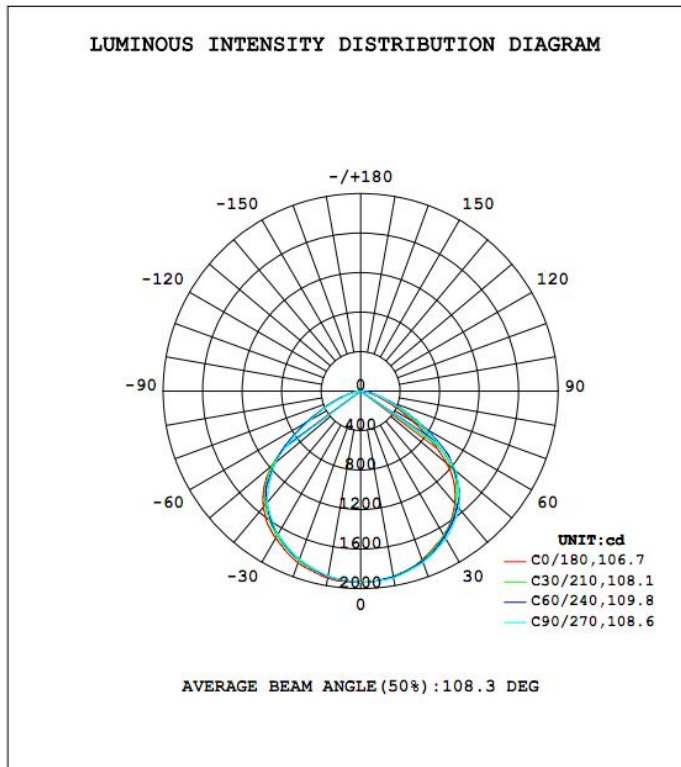

### Product Specifications

Product name	LED Canopy Light
Part No	SS-CN-45W
Dimension	270 x 270 x 90 mm

### Technical Characteristic

Color temperature	2700-7000K
CRI	>80
Lumen	4500-5500LM
Input Power	45W
Viewing Angle	120°
Input Voltage	374VAC 50/60Hz
Driver model	Mean Well (HVG-65-48A)
PFC	>0.9
Waterproof Rating	IP65

## Light Distribution Testing Parameters

DATA OF LAMP		PHOTOMETRIC DATA      Eff: 116.52 lm/W			
MODEL	45W	I <sub>max</sub> (cd)	1938	S/MH (C0/180)	1.32
NOMINAL POWER (W)	45	LOR (%)	100.0	S/MH (C90/270)	1.28
RATED VOLTAGE (V)	120	TOTAL FLUX (lm)	5050.8	η UP, DN (C0-180)	0.0, 51.5
NOMINAL FLUX (lm)	5050.8	CIE CLASS	DIRECT	η UP, DN (C180-360)	0.0, 48.5
LAMPS INSIDE	1	η up (%)	0.0	CIBSE SHR NOM	1.50
TEST VOLTAGE (V)	120	η down (%)	100.0	CIBSE SHR MAX	1.50