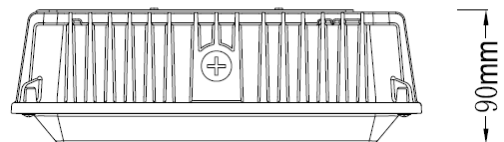

Application:

- Widely used in gas station;
- Service station;
- underground parking lot;
- garage, etc.