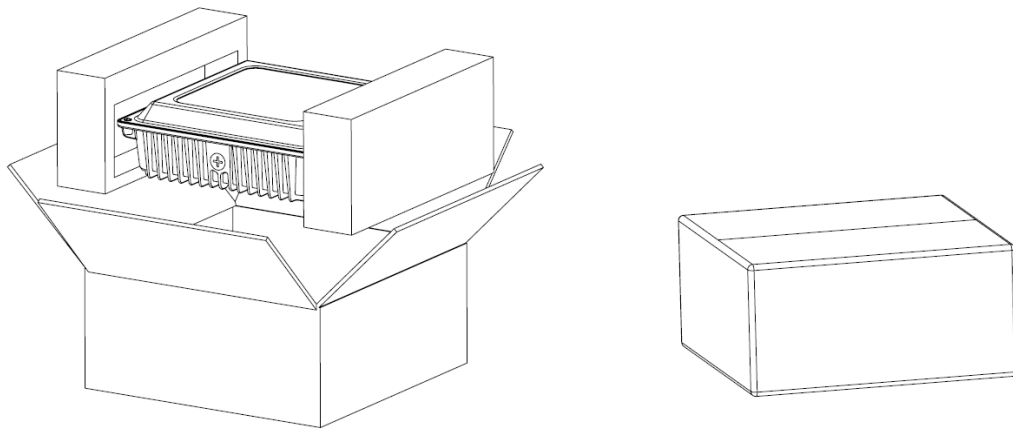

Package

Lamps Net Weight: 3.5 kg / pc

	Size	Qty/Carton	Weight/Carton
Outer box	320 x 320 x 160 mm	1	4.3 kg

Notice For User

- Please turn off power before install or change assembly parts.
- The input voltage and lamps should be matched, after connecting the power line, Please make sure the wiring section is insulated.
- No-professionals, must not install and disassemble the lamps.

Trouble Shootings

Troubles	Check points
Flickering of the light	Turn off the power and turn on again in 3 minutes. If same phenomena occur, then call agencies
Out of working	Please check the connection